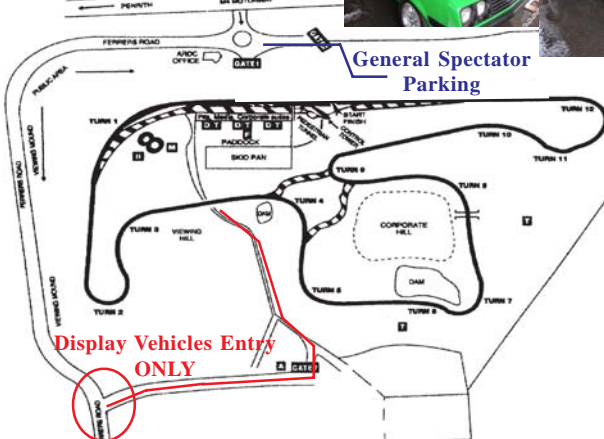

**YOUR CLUB'S CFC TICKET HOLDER
DISPLAY VEHICLES
HAVE A SPECIAL DISPLAY AREA.**

* Display vehicles gate - 7.00am to 9.00am. *

* No exit before 3.30pm. *

* Display vehicles enter & exit see map below *

Additional space is available for non CFC ticket holders in the General Display Area ONLY at $20 per Display vehicle payable upon entry.

* General Spectator parking & viewing from 9.00am *

* Enter via front gate see map below *

* Show Entry $2 per adult - children 12 and under free *

**Contact:
Events Co-Ordinator**